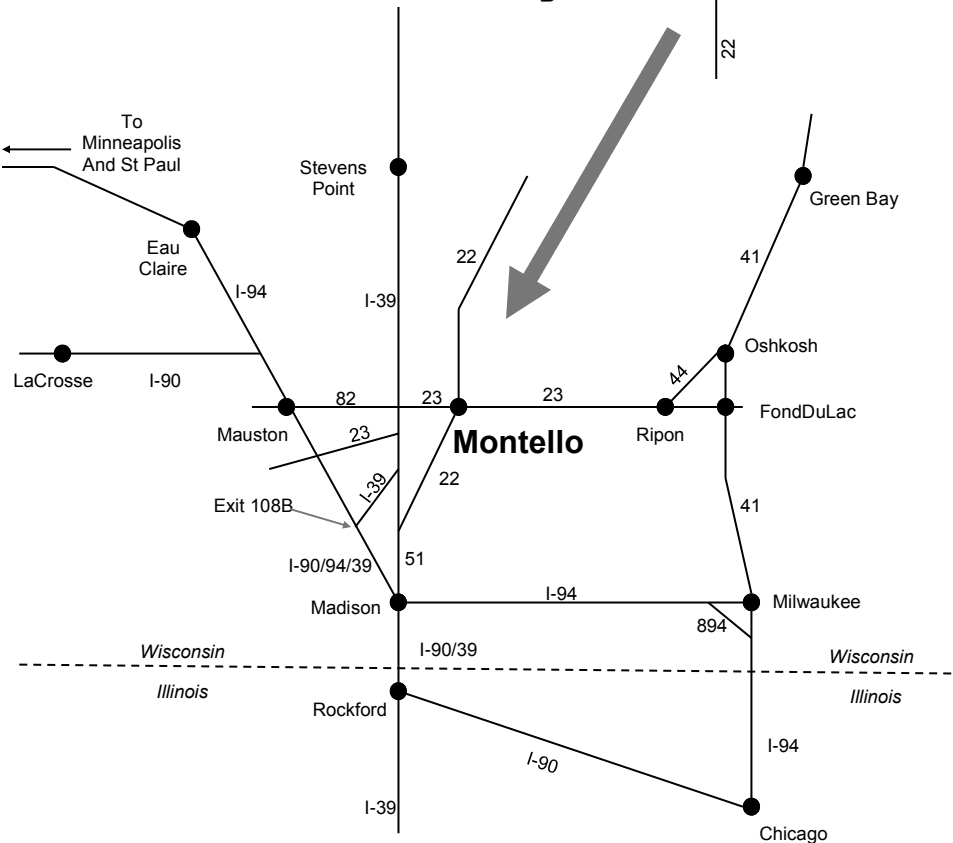

Sky Lodge Christian Camp

N4855 County Road Y

Montello, WI 53949

(608) 297-2566

skylodgecamp@gmail.com

www.skylodge.org

Note:

When on I-90/94 from Madison, exit at Ext 108B to stay on 65 mph interstate to Hwy 23 East. Hwy 23 East is 5 miles north of Hwy 23 West on Hwy I-39.

GPS and online directions do not always work well in our remote area. Please refer to these directions when traveling to Sky Lodge.

Coming from Madison or South

1. From Madison - take I-90/94 West to the I-39 North exit. Exit #108B
2. I-39 North (past the town of Portage) to Hwy 23 (Montello) exit.
3. Go East (right) on Hwy 23 in to the town of Montello, 8 miles. (Do not take Hwy 23 West, it comes about 5 miles before Hwy 23 East.)
4. A few blocks into Montello, turn left on Park St.
5. One block on Park, then turn left on Doty Street. (Doty Street is also County Road Y)
6. Go 1-1/2 miles to Sky Lodge. (It's on the left side of the road.)

Coming from FondDuLac or Southeast

1. Take Route 41 to FondDuLac (Hwy 23).
2. Hwy 23 West (about 1 hour drive) into the town of Montello.
3. In Montello - turn right on Church Street (this is also Hwy 22 North.)
4. Go two blocks to Park Street.
5. Turn left on Park Street.
6. Three blocks to Doty Street. (Doty Street is also County Road Y)
7. Turn right on Doty.
8. Go 1-1/2 miles on Doty to Sky Lodge. (It's on the left side of the road.)

Coming from Minnesota or Northwest

1. Take I-90/94 East to Hwy 82 (Mauston).
2. Take Hwy 82 East (toward Oxford).
3. When you reach the I-39 intersection, Hwy 82 will end.
4. Continue straight on that same road, it will turn into Hwy 23 East.
5. Go East (straight ahead) on Hwy 23 in to the town of Montello, 8 miles.
6. A few blocks into Montello, turn left on Park St.
7. One block on Park, then turn left on Doty Street. (Doty Street is also County Road Y)
8. Go 1-1/2 miles to Sky Lodge. (It's on the left side of the road.)